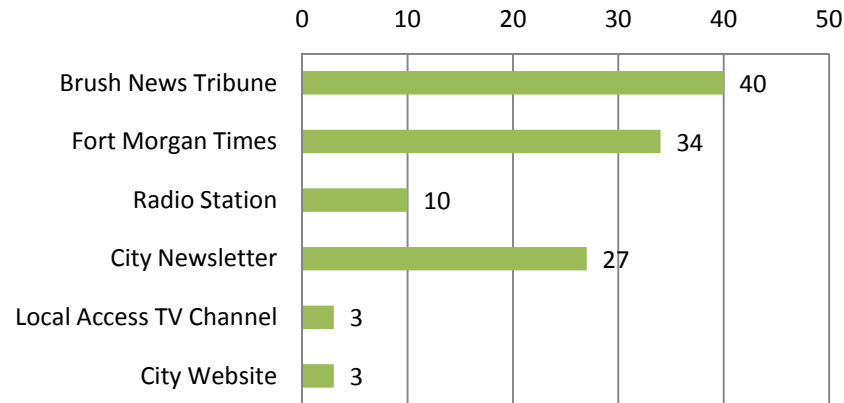

City of Brush! April Newsletter Survey Results

What is your primary source for News about the City of Brush!?