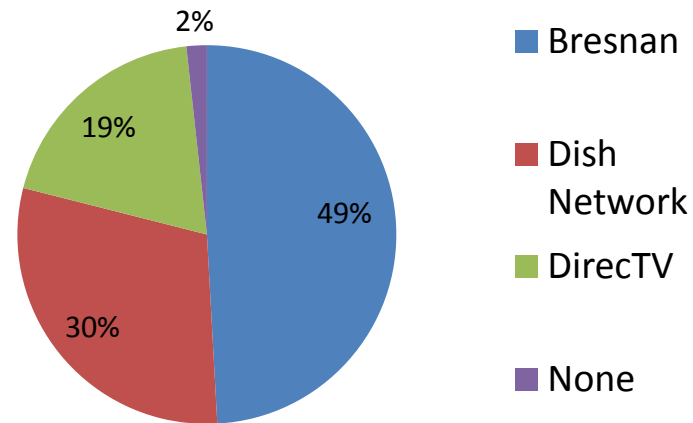

Who is your Television Provider?