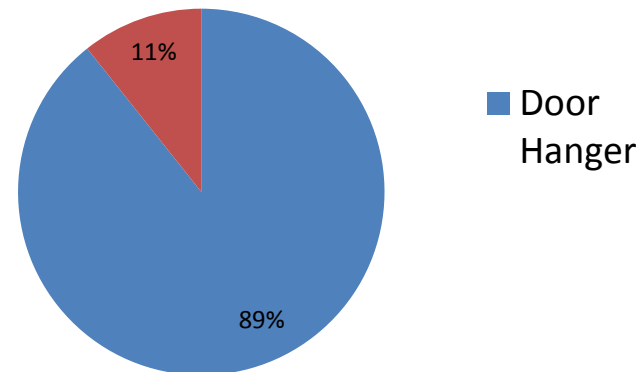

How would you prefer to have the City Newsletter delivered?

Response Rate: 2.8%
 Delivered to every household in Brush!
 (Approximately 2,050)