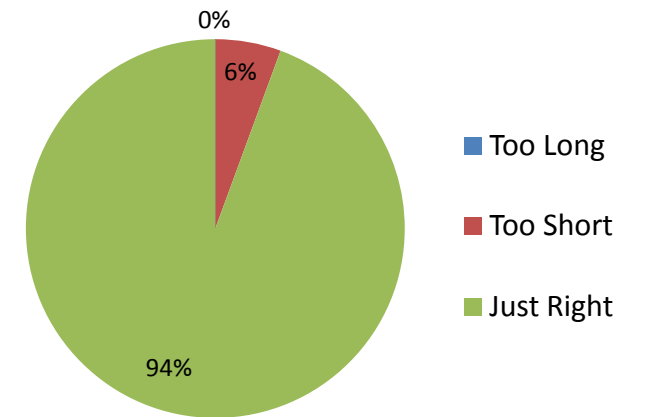

The City Newsletter is: