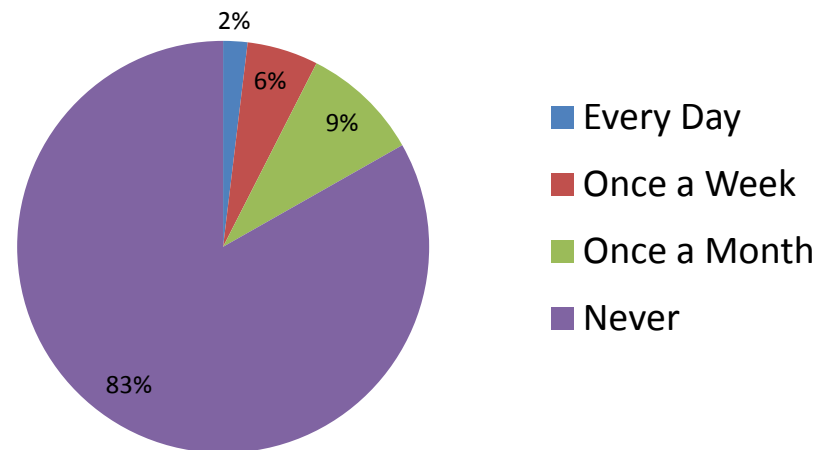

City of Brush! April Newsletter Survey Results

What is your primary source for News about the City of Brush!?

Who is your Television Provider?

The City Newsletter is:

I look at the City of Brush! website:

How would you prefer to have the City Newsletter delivered?

Response Rate: 2.8%
 Delivered to every household in Brush!
 (Approximately 2,050)